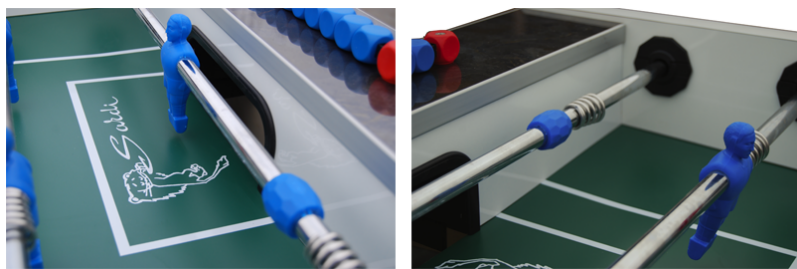

OUTDOOR

TAKE A LOOK ONLINE →

Free play table expressly made for outdoor use. The cabinet is a 30mm marine plywood and HPL with special outdoor glue suitable for all weather conditions. The playfield is in marine plywood and HPL, strong 90x90 iron legs. Special stain steel screws for external use

Mod.	Outdoor
External dim	cm. 140x76 x 90
Dimensions with rods	Solid rods - cm. 110 Telescopic rods - cm. 120
Playfield	cm. 114,4x70,2 -
Packing	cm. 151x78x35
GWKOS	Kg. 68
Included	10 balls